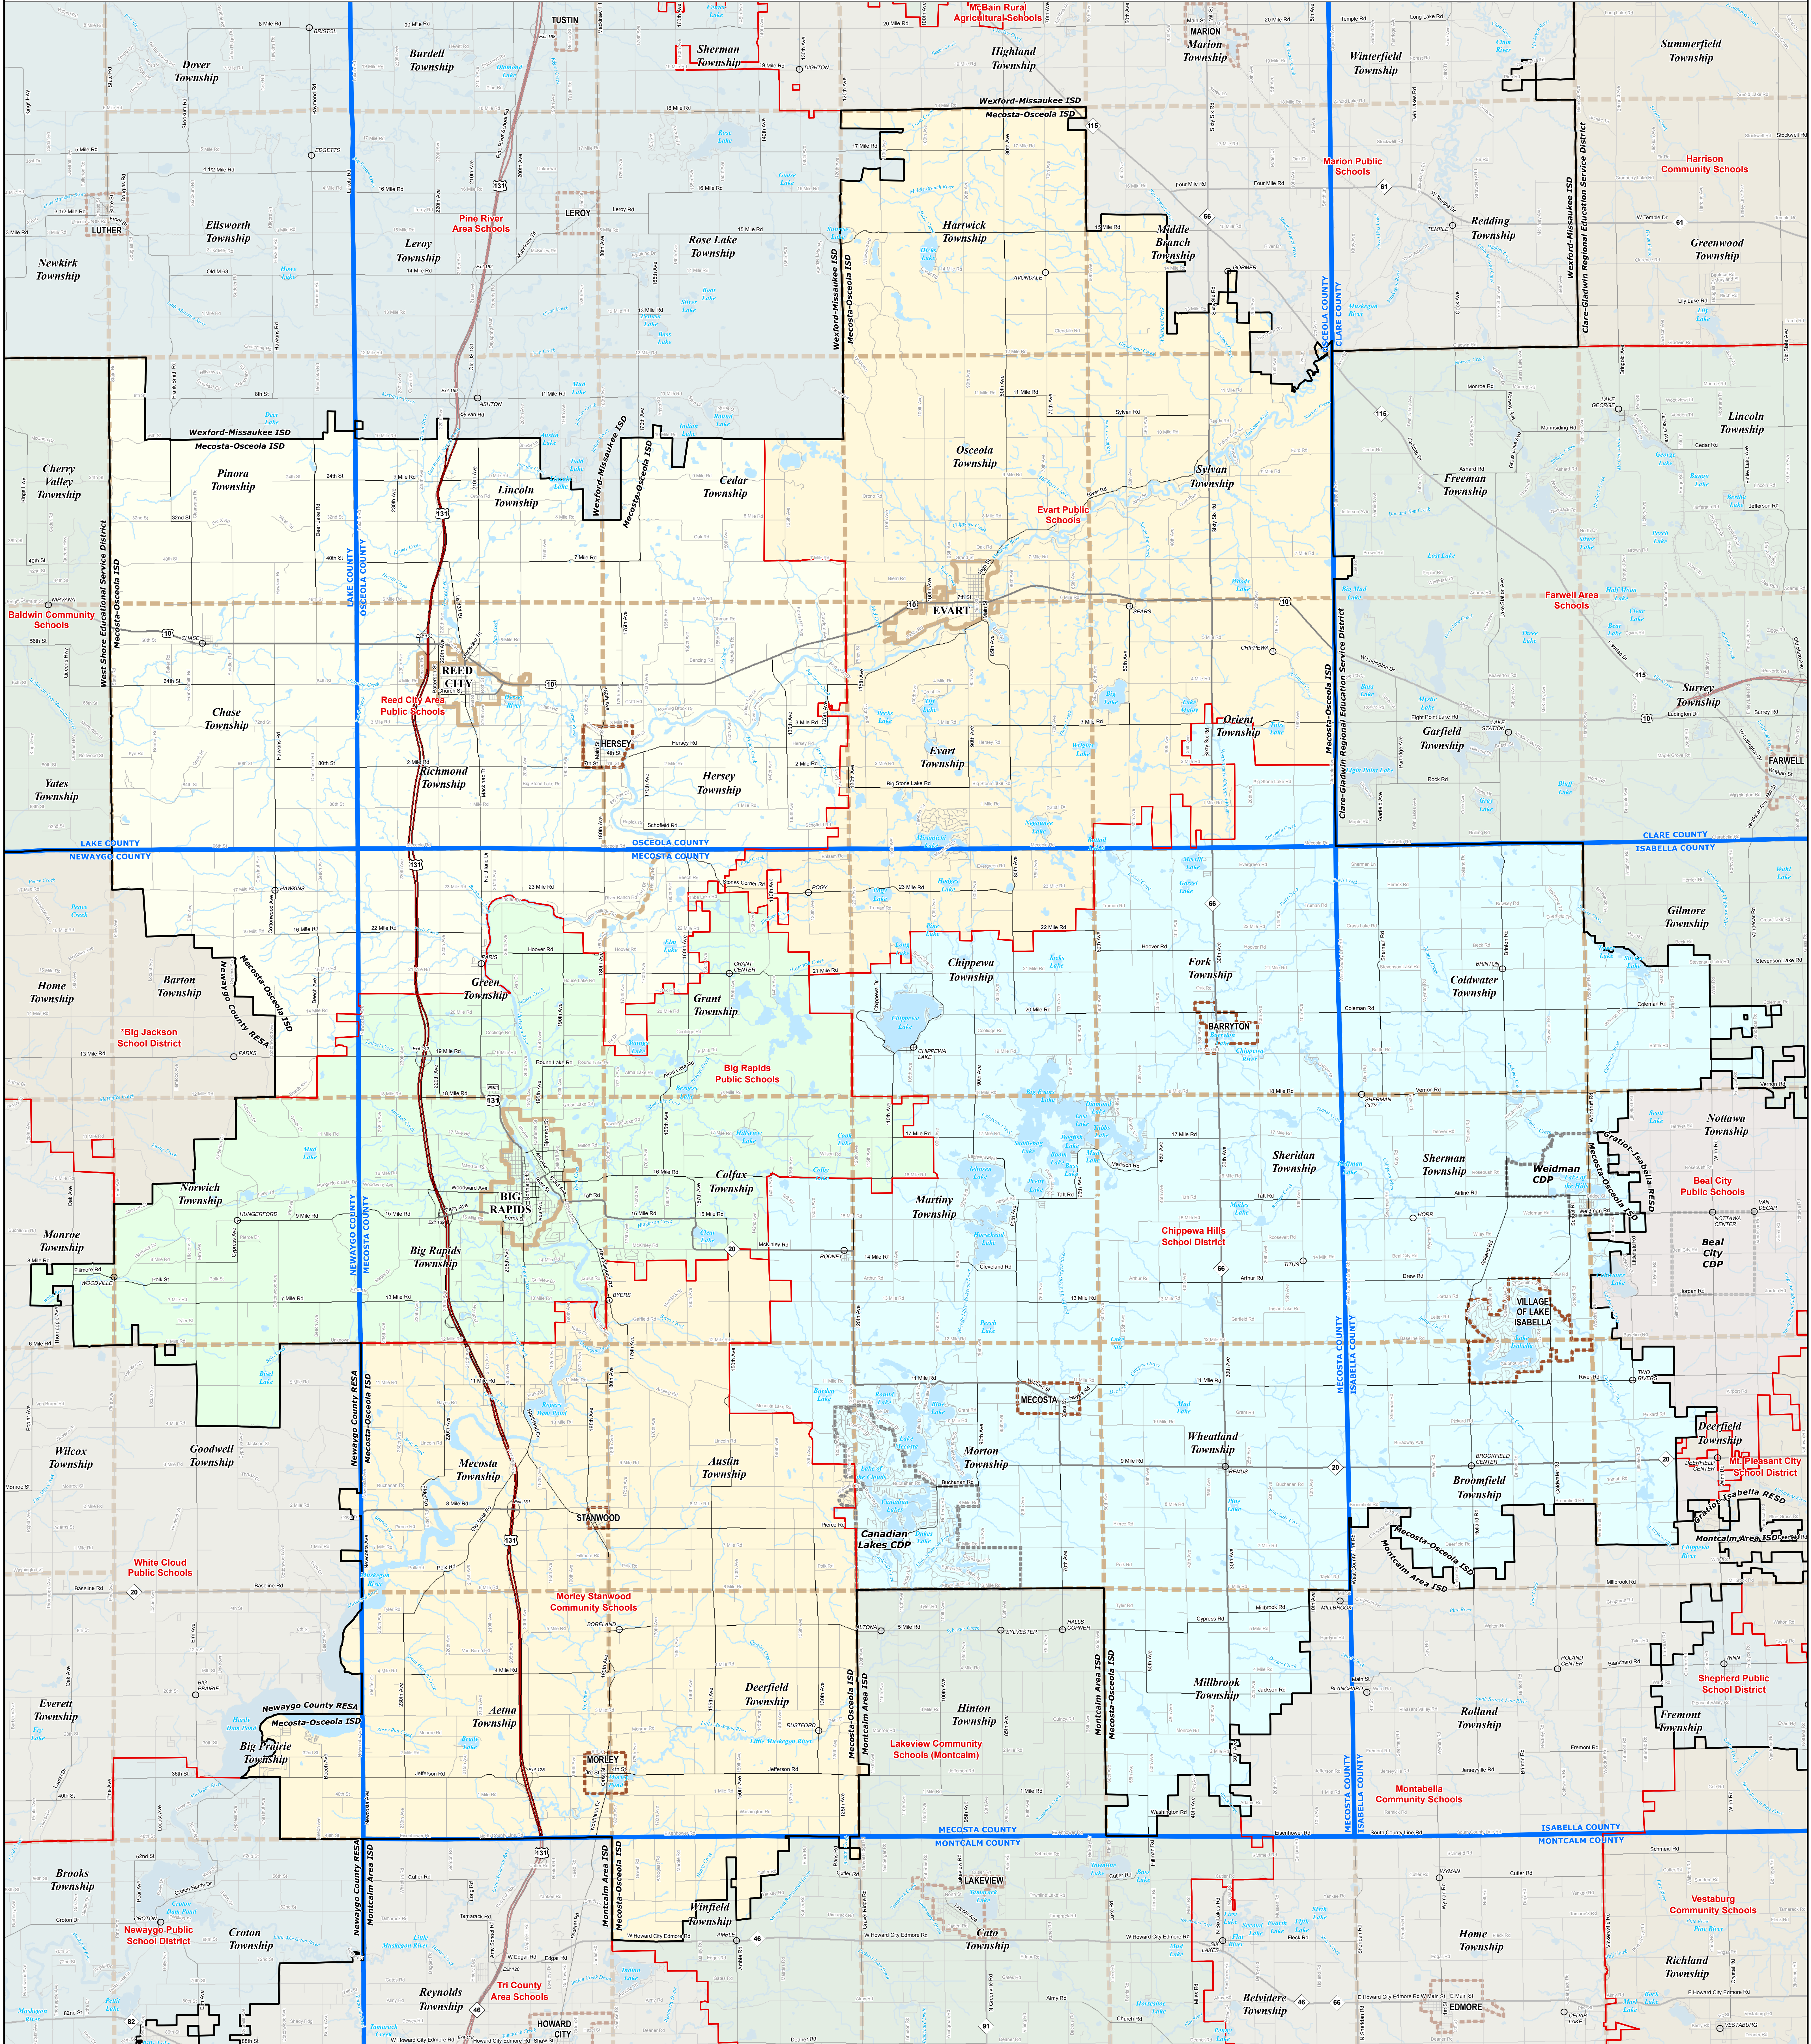

MECOSTA-OSCEOLA ISD

0 2.5 5 Miles

*Note: Non K-12 School Districts identified with Asterisk (*) in Name

11/18/13

Legend

- Intermediate School District
- School District
- City
- Township
- Village
- Census Designated Place
- County
- Unincorporated Place
- Freeway
- Primary Road
- Local Road
- Railroad
- Water Feature
- River, Stream, or Drain

Source: Michigan Geographic Framework, v13a